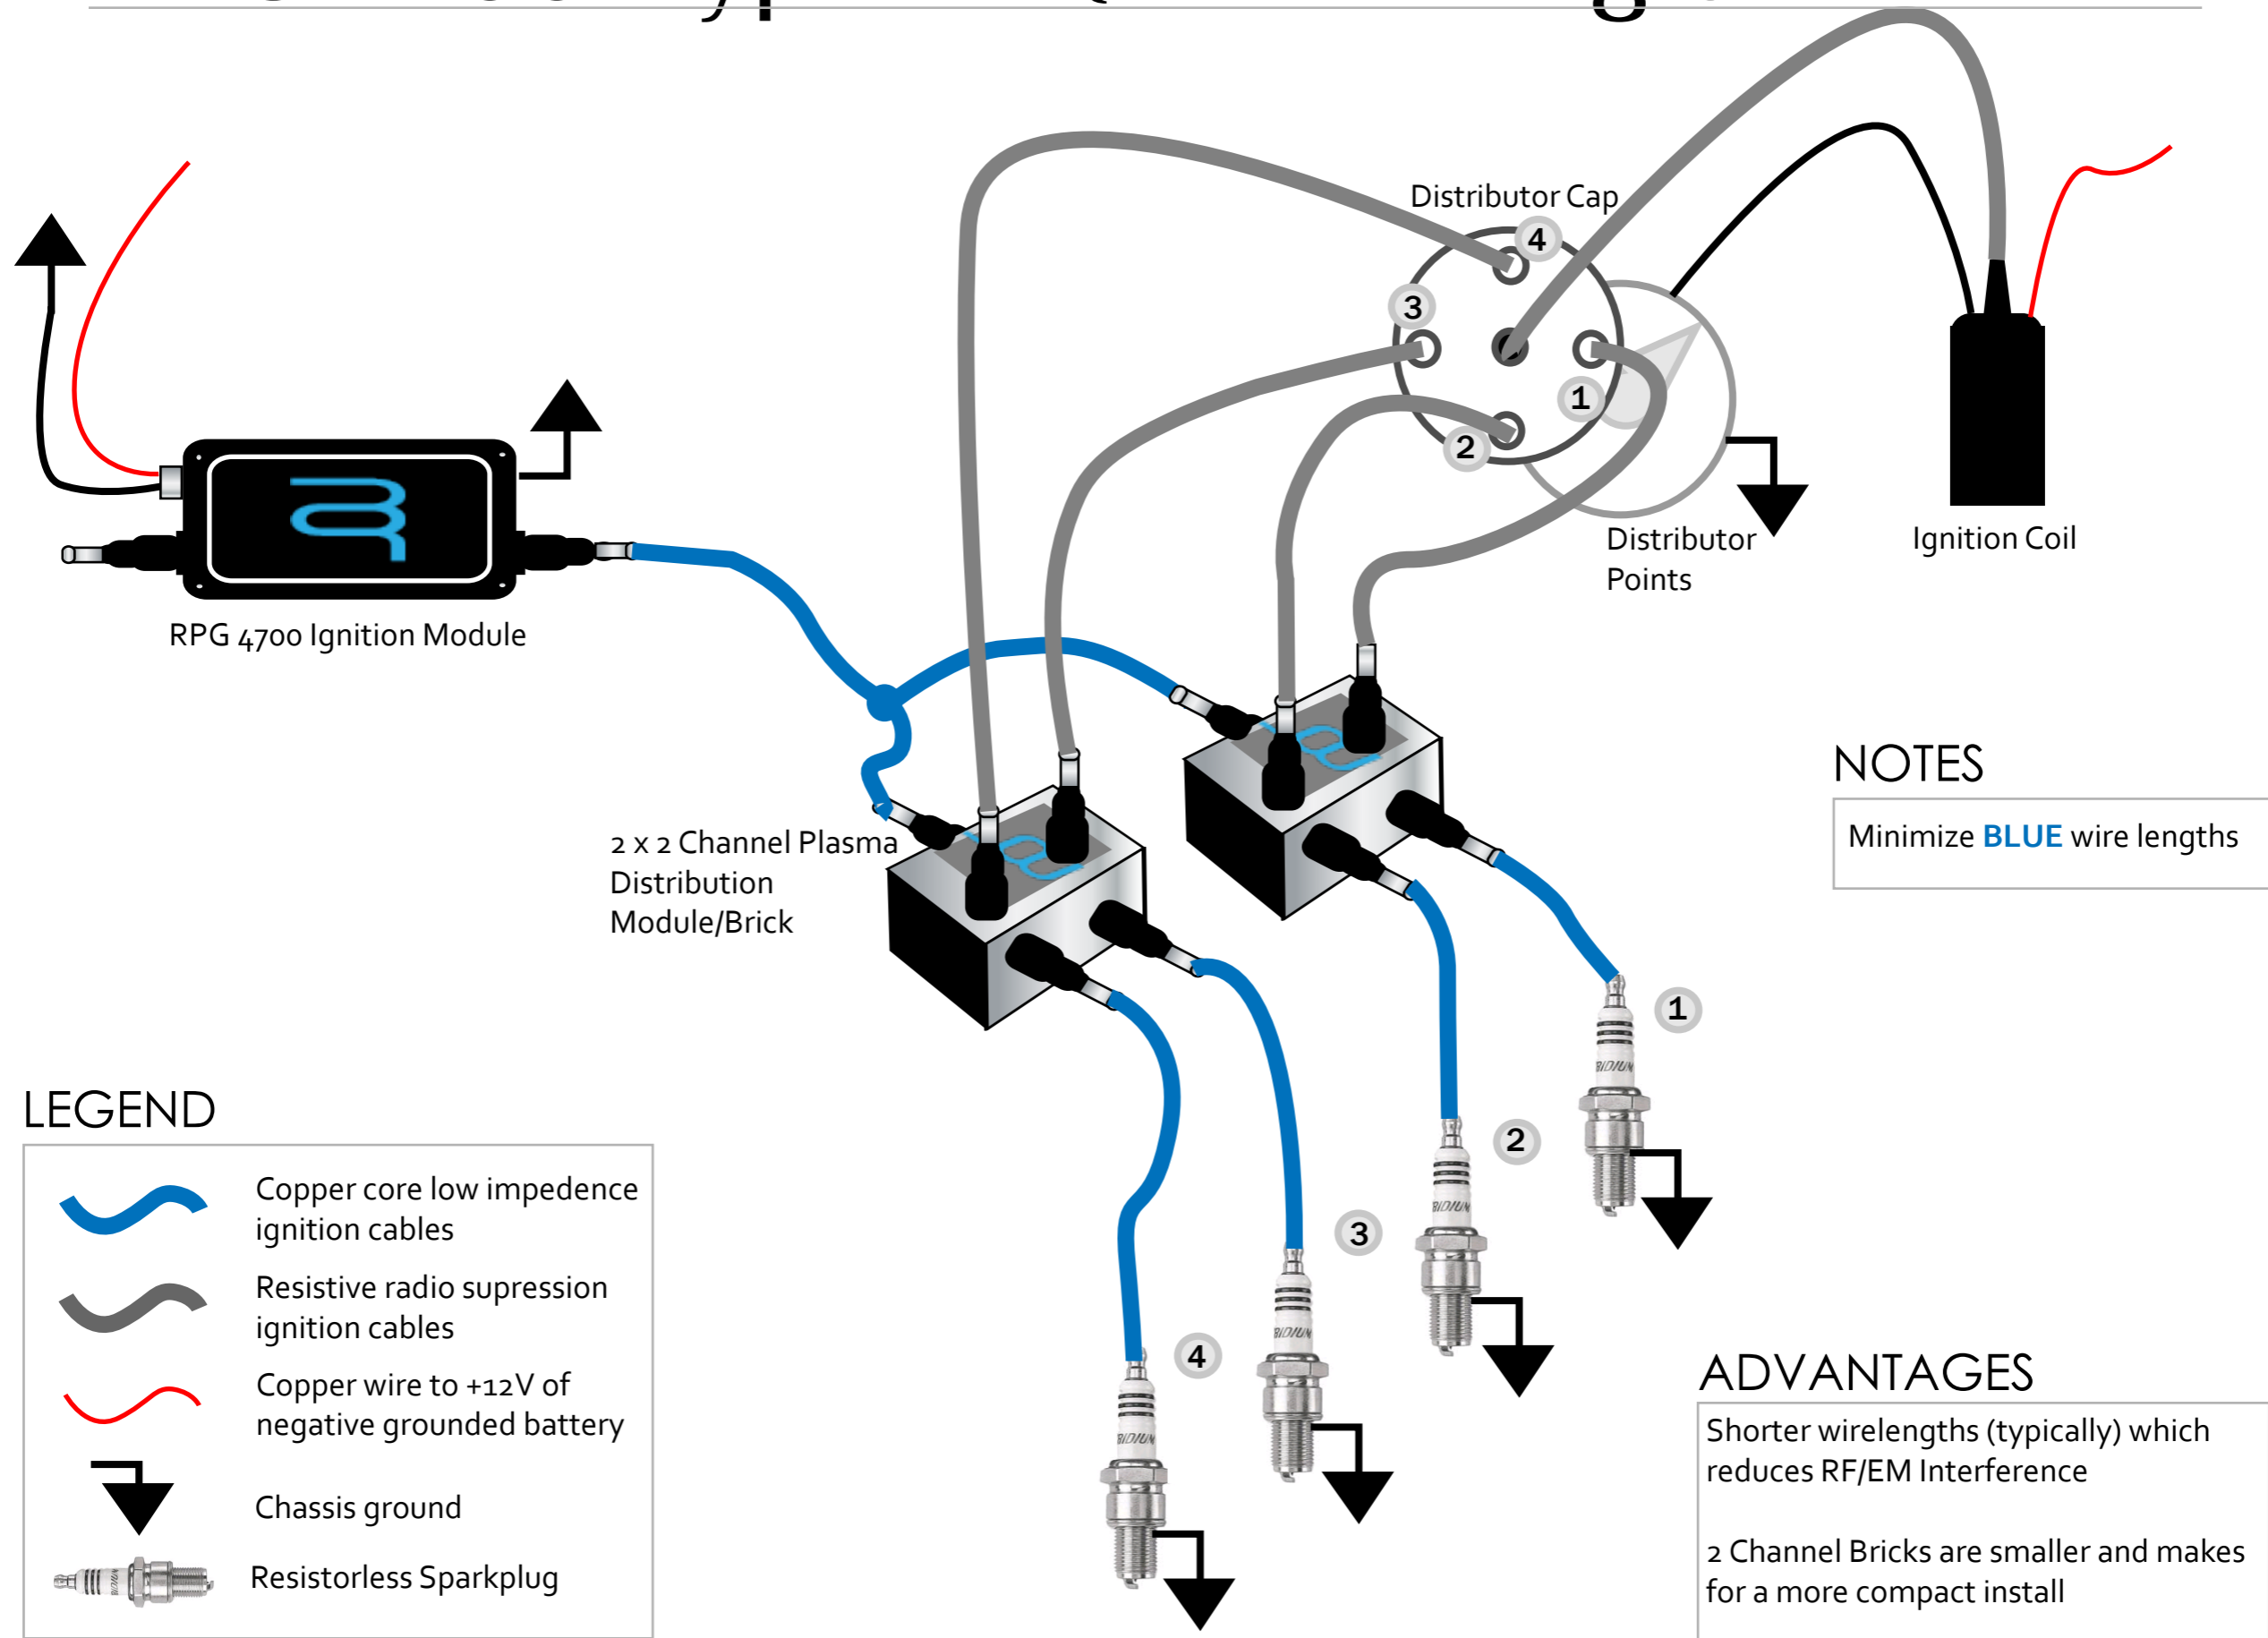

RPG 4700 Bypass Mode Wiring Schematic

RPG 4700 Bypass Mode Wiring Schematic